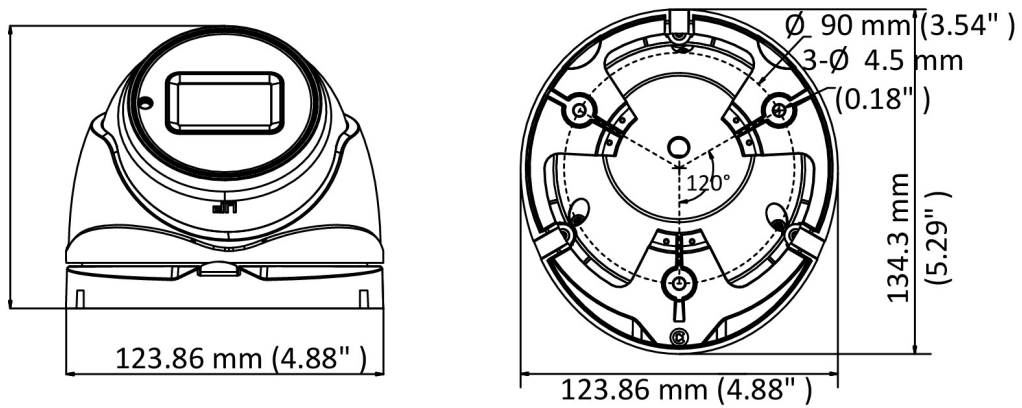

LENX

LX-A-D5IRVFZ 5 MP Turret Camera

- 5 MP high performance COMS
- 2560 × 1944 resolution
- 2.7 mm to 13.5 mm motorized vari-focal lens
- EXIR 2.0, smart IR, up to 40 m IR distance
- OSD menu, 2D DNR, DWDR
- in 1 video output (switchable TVI/AHD/CVI/CVBS)
- IP67
- Up the coax (Lenx-C)

Order Model:
LX-A-D5IRVFZ

LENX

SPECIFICATION

| Model | LX-A-D5IRVFZ |
|-----------------------------------|---|
| Camera | |
| Image Sensor | 5 MP CMOS image sensor |
| Resolution | 2560 (H) × 1944 (V) |
| Min. Illumination | Color: 0.01 Lux @ (F1.2, AGC ON), 0 Lux with IR |
| Shutter Time | PAL: 1/25 s to 1/50, 000 s NTSC: 1/30 s to 1/50, 000 s |
| Lens | 2.7 mm to 13.5 mm motorized vari-focal lens |
| Horizontal Field of View | 95.7° to 29.1° |
| Lens Mount | Φ14 |
| Day & Night | IR cut filter |
| Angle Adjustment | Pan: 0° to 360°; Tilt: 0° to 75°; Rotate: 0° to 360° |
| Synchronization | Internal synchronization |
| Frame Rate | PAL: 5 MP@20fps, 4 MP@25fps, 1080p@25fps NTSC: 5 MP@20fps, 4 MP@30fps, 1080p@30fps |
| Menu | |
| ACG | Support |
| Modo D/N | Auto/Color/BW (Black and White) |
| White Balance | ATW/MWB |
| BLC | Support |
| DWDR (Digital Wide Dynamic Range) | Support |
| Funções | Brightness, Sharpness, DNR, Mirror, Smart IR |
| Interface | |
| Video Output | 1 HD analog output |
| Switch Button | TVI/AHD/CVI/CVBS |
| General | |
| Operating Conditions | -40 °C to 60 °C (-40 °F to 140 °F), humidity: 90% or less (non-condensation) |
| Power Supply | 12 VDC ±25% |
| Power Consumption | Max. 6.3 W |
| Protection Level | IP67 |
| Material | Metal |
| IR Range | Up to 40 m |
| Communication | Up the coax, Protocol: Lenx-C (TVI output) |
| Dimensions | 123.86 mm × 134.3 mm × 110.11 mm (4.88" × 5.29" × 4.38") |
| Weight | Approx. 580 g (1.28 lb.) |

LENX

DIMENSION

ACCESSORY

LX-1273ZJ-130-TRL
Wall Mount

LX-1275ZJ-SUS
Vertical Pole Mount

LX-1276ZJ-SUS
Corner Mount

LX-1280ZJ-M
Junction Box

LX-1281ZJ-M
Inclined Ceiling Mount